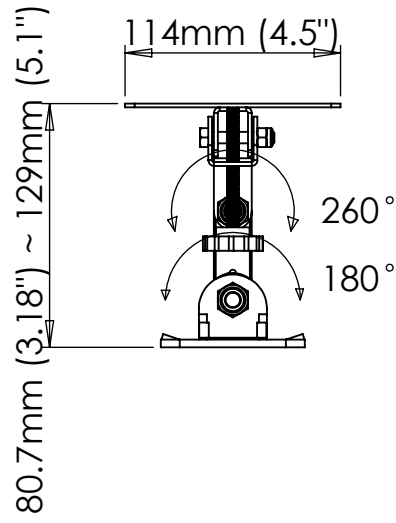

Title:		
LCD-2537		
SIZE	DWG. NO.	REV
<b>A</b>		
SCALE: 1:6	Unit: mm	SHEET 1 OF 5

**VMP**  
VIDEO MOUNT PRODUCTS

Information and designs contained in this drawing are the proprietary property of Video Mount Products (VMP). None of the design or any information contained in this drawing may be reproduced or disclosed to others without prior written consent of Video Mount Products (VMP).

Title:		
LCD-2537		
SIZE	DWG. NO.	REV
<b>A</b>		
SCALE: 1:5	Unit: mm	SHEET 2 OF 5

**VMP**  
VIDEO MOUNT PRODUCTS

Information and designs contained in this drawing are the proprietary property of Video Mount Products (VMP). None of the design or any information contained in this drawing may be reproduced or disclosed to others without prior written consent of Video Mount Products (VMP).

Title:

LCD-2537

SIZE

DWG. NO.

REV

**A**

SCALE: 1:4

Unit: mm

Title:		
LCD-2537		
SIZE	DWG. NO.	REV
<b>A</b>		
SCALE: 1:2	Unit: mm	SHEET 5 OF 5