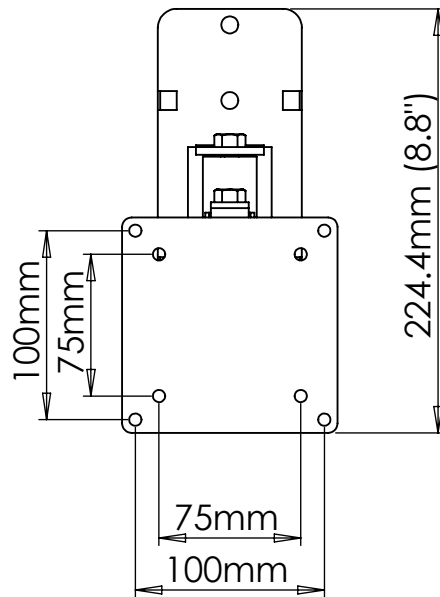

Title:		
LCD-2537		
SIZE	DWG. NO.	REV
<b>A</b>		
SCALE: 1:6	Unit: mm	SHEET 1 OF 5

**VMP**  
VIDEO MOUNT PRODUCTS

Information and designs contained in this drawing are the proprietary property of Video Mount Products (VMP). None of the design or any information contained in this drawing may be reproduced or disclosed to others without prior written consent of Video Mount Products (VMP).

Title:		
LCD-2537		
SIZE	DWG. NO.	REV
<b>A</b>		
SCALE: 1:5	Unit: mm	SHEET 2 OF 5

**VMP**  
VIDEO MOUNT PRODUCTS

Information and designs contained in this drawing are the proprietary property of Video Mount Products (VMP). None of the design or any information contained in this drawing may be reproduced or disclosed to others without prior written consent of Video Mount Products (VMP).

Title:

LCD-2537

SIZE

DWG. NO.

REV

**A**

SCALE: 1:4

Unit: mm

Title:		
LCD-2537		
SIZE	DWG. NO.	REV
<b>A</b>		
SCALE: 1:2	Unit: mm	SHEET 5 OF 5