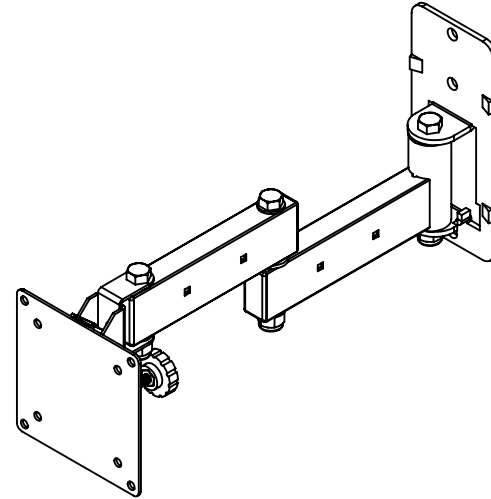

Title:		
LCD-2537		
SIZE	DWG. NO.	REV
<b>A</b>		
SCALE: 1:6	Unit: mm	SHEET 1 OF 5

**VMP**  
VIDEO MOUNT PRODUCTS

Information and designs contained in this drawing are the proprietary property of Video Mount Products (VMP). None of the design or any information contained in this drawing may be reproduced or disclosed to others without prior written consent of Video Mount Products (VMP).

Title:		
LCD-2537		
SIZE	DWG. NO.	REV
<b>A</b>		
SCALE: 1:5	Unit: mm	SHEET 2 OF 5

**VMP**  
VIDEO MOUNT PRODUCTS

Information and designs contained in this drawing are the proprietary property of Video Mount Products (VMP). None of the design or any information contained in this drawing may be reproduced or disclosed to others without prior written consent of Video Mount Products (VMP).

Title:

LCD-2537

SIZE

DWG. NO.

REV

**A**

SCALE: 1:4

Unit: mm

Title:		
LCD-2537		
SIZE	DWG. NO.	REV
<b>A</b>		
SCALE: 1:2	Unit: mm	SHEET 5 OF 5