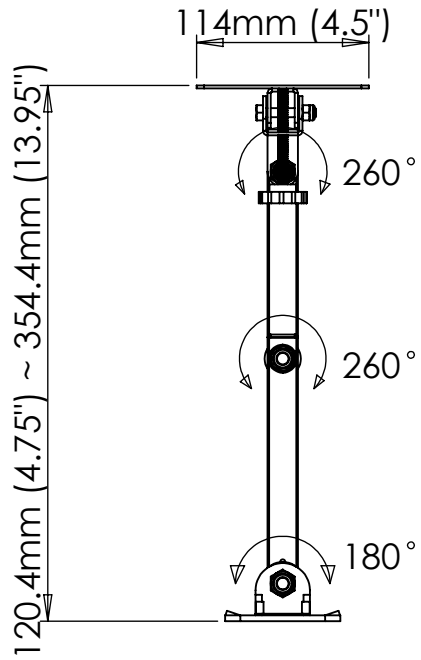

Title:		
LCD-2537		
SIZE	DWG. NO.	REV
<b>A</b>		
SCALE: 1:6	Unit: mm	SHEET 1 OF 5

**VMP**  
VIDEO MOUNT PRODUCTS

Information and designs contained in this drawing are the proprietary property of Video Mount Products (VMP). None of the design or any information contained in this drawing may be reproduced or disclosed to others without prior written consent of Video Mount Products (VMP).

Title:		
LCD-2537		
SIZE	DWG. NO.	REV
<b>A</b>		
SCALE: 1:5	Unit: mm	SHEET 2 OF 5

**VMP**  
VIDEO MOUNT PRODUCTS

Information and designs contained in this drawing are the proprietary property of Video Mount Products (VMP). None of the design or any information contained in this drawing may be reproduced or disclosed to others without prior written consent of Video Mount Products (VMP).

Title:

LCD-2537

SIZE

DWG. NO.

REV

**A**

SCALE: 1:4

Unit: mm

Title:		
LCD-2537		
SIZE	DWG. NO.	REV
<b>A</b>		
SCALE: 1:2	Unit: mm	SHEET 5 OF 5