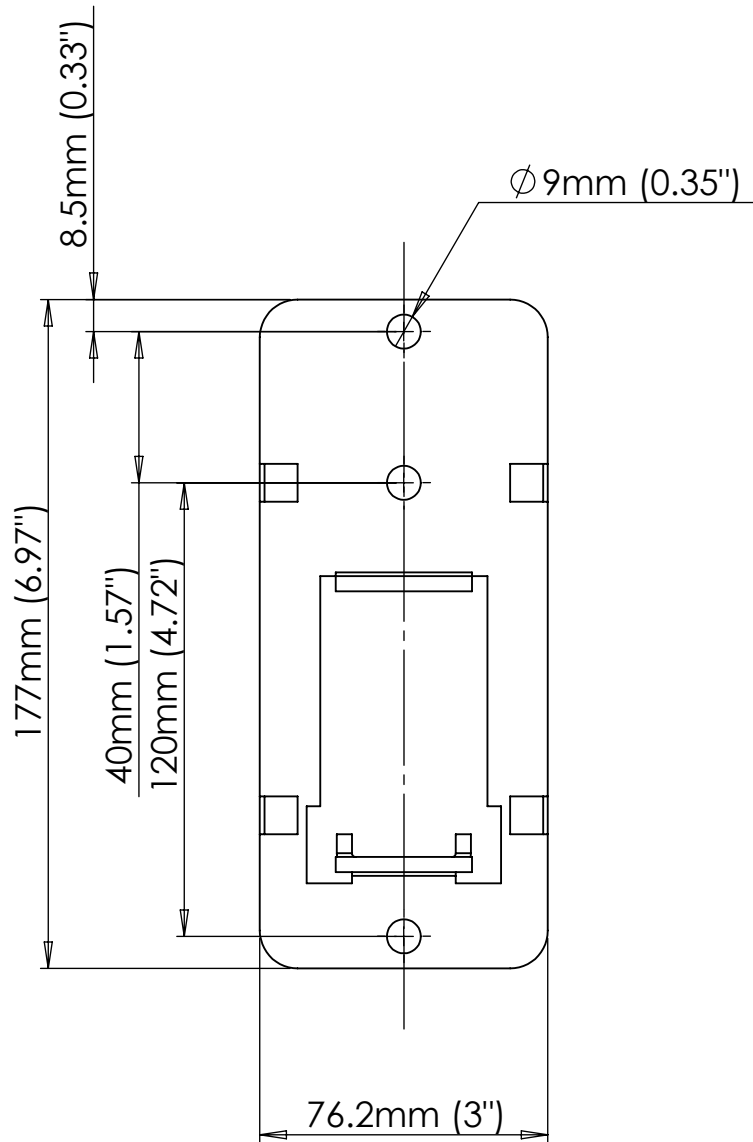

VMP
VIDEO MOUNT PRODUCTS

Information and designs contained in this drawing are the proprietary property of Video Mount Products (VMP). None of the design or any information contained in this drawing may be reproduced or disclosed to others without prior written consent of Video Mount Products (VMP).

Title:		
LCD-2537		
SIZE	DWG. NO.	REV
A		
SCALE: 1:2	Unit: mm	SHEET 5 OF 5