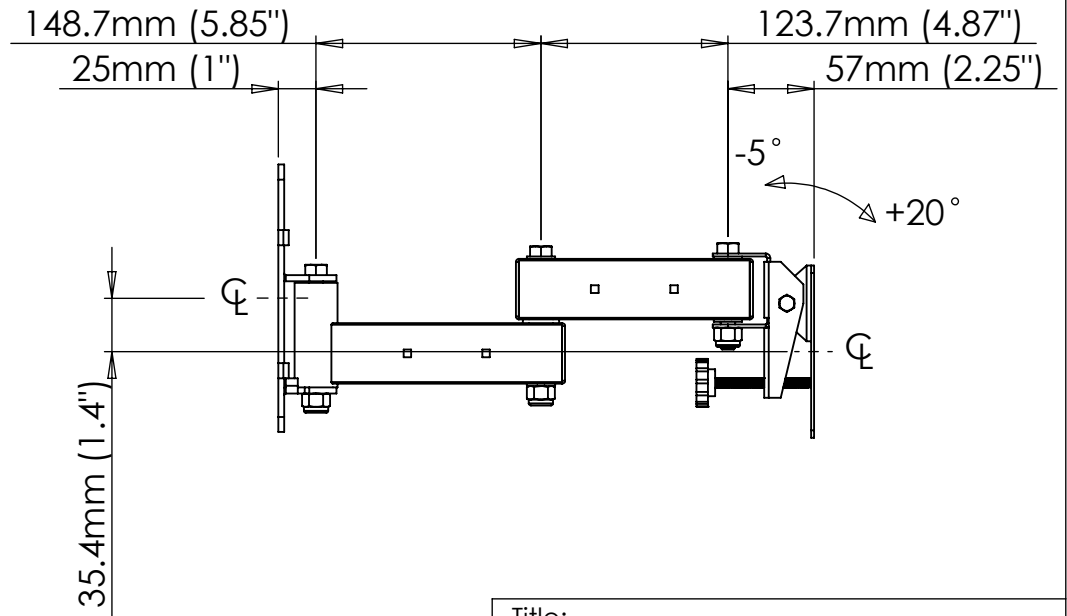

Title:		
LCD-2537		
SIZE	DWG. NO.	REV
<b>A</b>		
SCALE: 1:6	Unit: mm	SHEET 1 OF 5

**VMP**  
VIDEO MOUNT PRODUCTS

Information and designs contained in this drawing are the proprietary property of Video Mount Products (VMP). None of the design or any information contained in this drawing may be reproduced or disclosed to others without prior written consent of Video Mount Products (VMP).

Title:		
LCD-2537		
SIZE	DWG. NO.	REV
<b>A</b>		
SCALE: 1:5	Unit: mm	SHEET 2 OF 5

**VMP**  
VIDEO MOUNT PRODUCTS

Information and designs contained in this drawing are the proprietary property of Video Mount Products (VMP). None of the design or any information contained in this drawing may be reproduced or disclosed to others without prior written consent of Video Mount Products (VMP).

Title:

LCD-2537

SIZE

DWG. NO.

REV

**A**

SCALE: 1:4

Unit: mm

Title:		
LCD-2537		
SIZE	DWG. NO.	REV
<b>A</b>		
SCALE: 1:2	Unit: mm	SHEET 5 OF 5