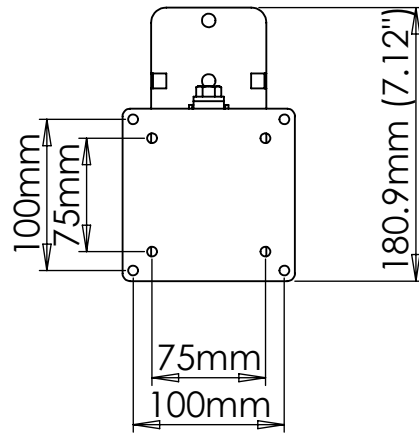

Title:		
LCD-2537		
SIZE	DWG. NO.	REV
<b>A</b>		
SCALE: 1:6	Unit: mm	SHEET 1 OF 5

**VMP**  
VIDEO MOUNT PRODUCTS

Information and designs contained in this drawing are the proprietary property of Video Mount Products (VMP). None of the design or any information contained in this drawing may be reproduced or disclosed to others without prior written consent of Video Mount Products (VMP).

Title:		
LCD-2537		
SIZE	DWG. NO.	REV
<b>A</b>		
SCALE: 1:5	Unit: mm	SHEET 2 OF 5

**VMP**  
VIDEO MOUNT PRODUCTS

Information and designs contained in this drawing are the proprietary property of Video Mount Products (VMP). None of the design or any information contained in this drawing may be reproduced or disclosed to others without prior written consent of Video Mount Products (VMP).

Title:

LCD-2537

SIZE

DWG. NO.

REV

**A**

SCALE: 1:4

Unit: mm

Title:		
LCD-2537		
SIZE	DWG. NO.	REV
<b>A</b>		
SCALE: 1:2	Unit: mm	SHEET 5 OF 5