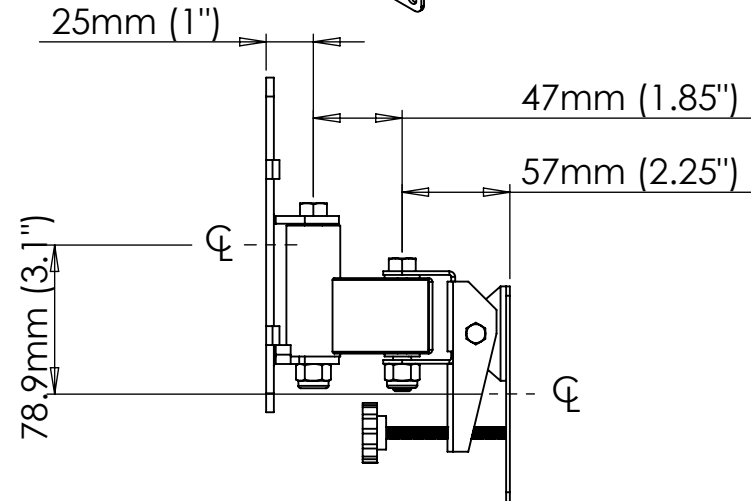

Title:		
LCD-2537		
SIZE	DWG. NO.	REV
<b>A</b>		
SCALE: 1:6	Unit: mm	SHEET 1 OF 5

**VMP**  
VIDEO MOUNT PRODUCTS

Information and designs contained in this drawing are the proprietary property of Video Mount Products (VMP). None of the design or any information contained in this drawing may be reproduced or disclosed to others without prior written consent of Video Mount Products (VMP).

Title:		
LCD-2537		
SIZE	DWG. NO.	REV
<b>A</b>		
SCALE: 1:5	Unit: mm	SHEET 2 OF 5

**VMP**  
VIDEO MOUNT PRODUCTS

Information and designs contained in this drawing are the proprietary property of Video Mount Products (VMP). None of the design or any information contained in this drawing may be reproduced or disclosed to others without prior written consent of Video Mount Products (VMP).

Title:

LCD-2537

SIZE

DWG. NO.

REV

**A**

SCALE: 1:4

Unit: mm

Title:		
LCD-2537		
SIZE	DWG. NO.	REV
<b>A</b>		
SCALE: 1:2	Unit: mm	SHEET 5 OF 5